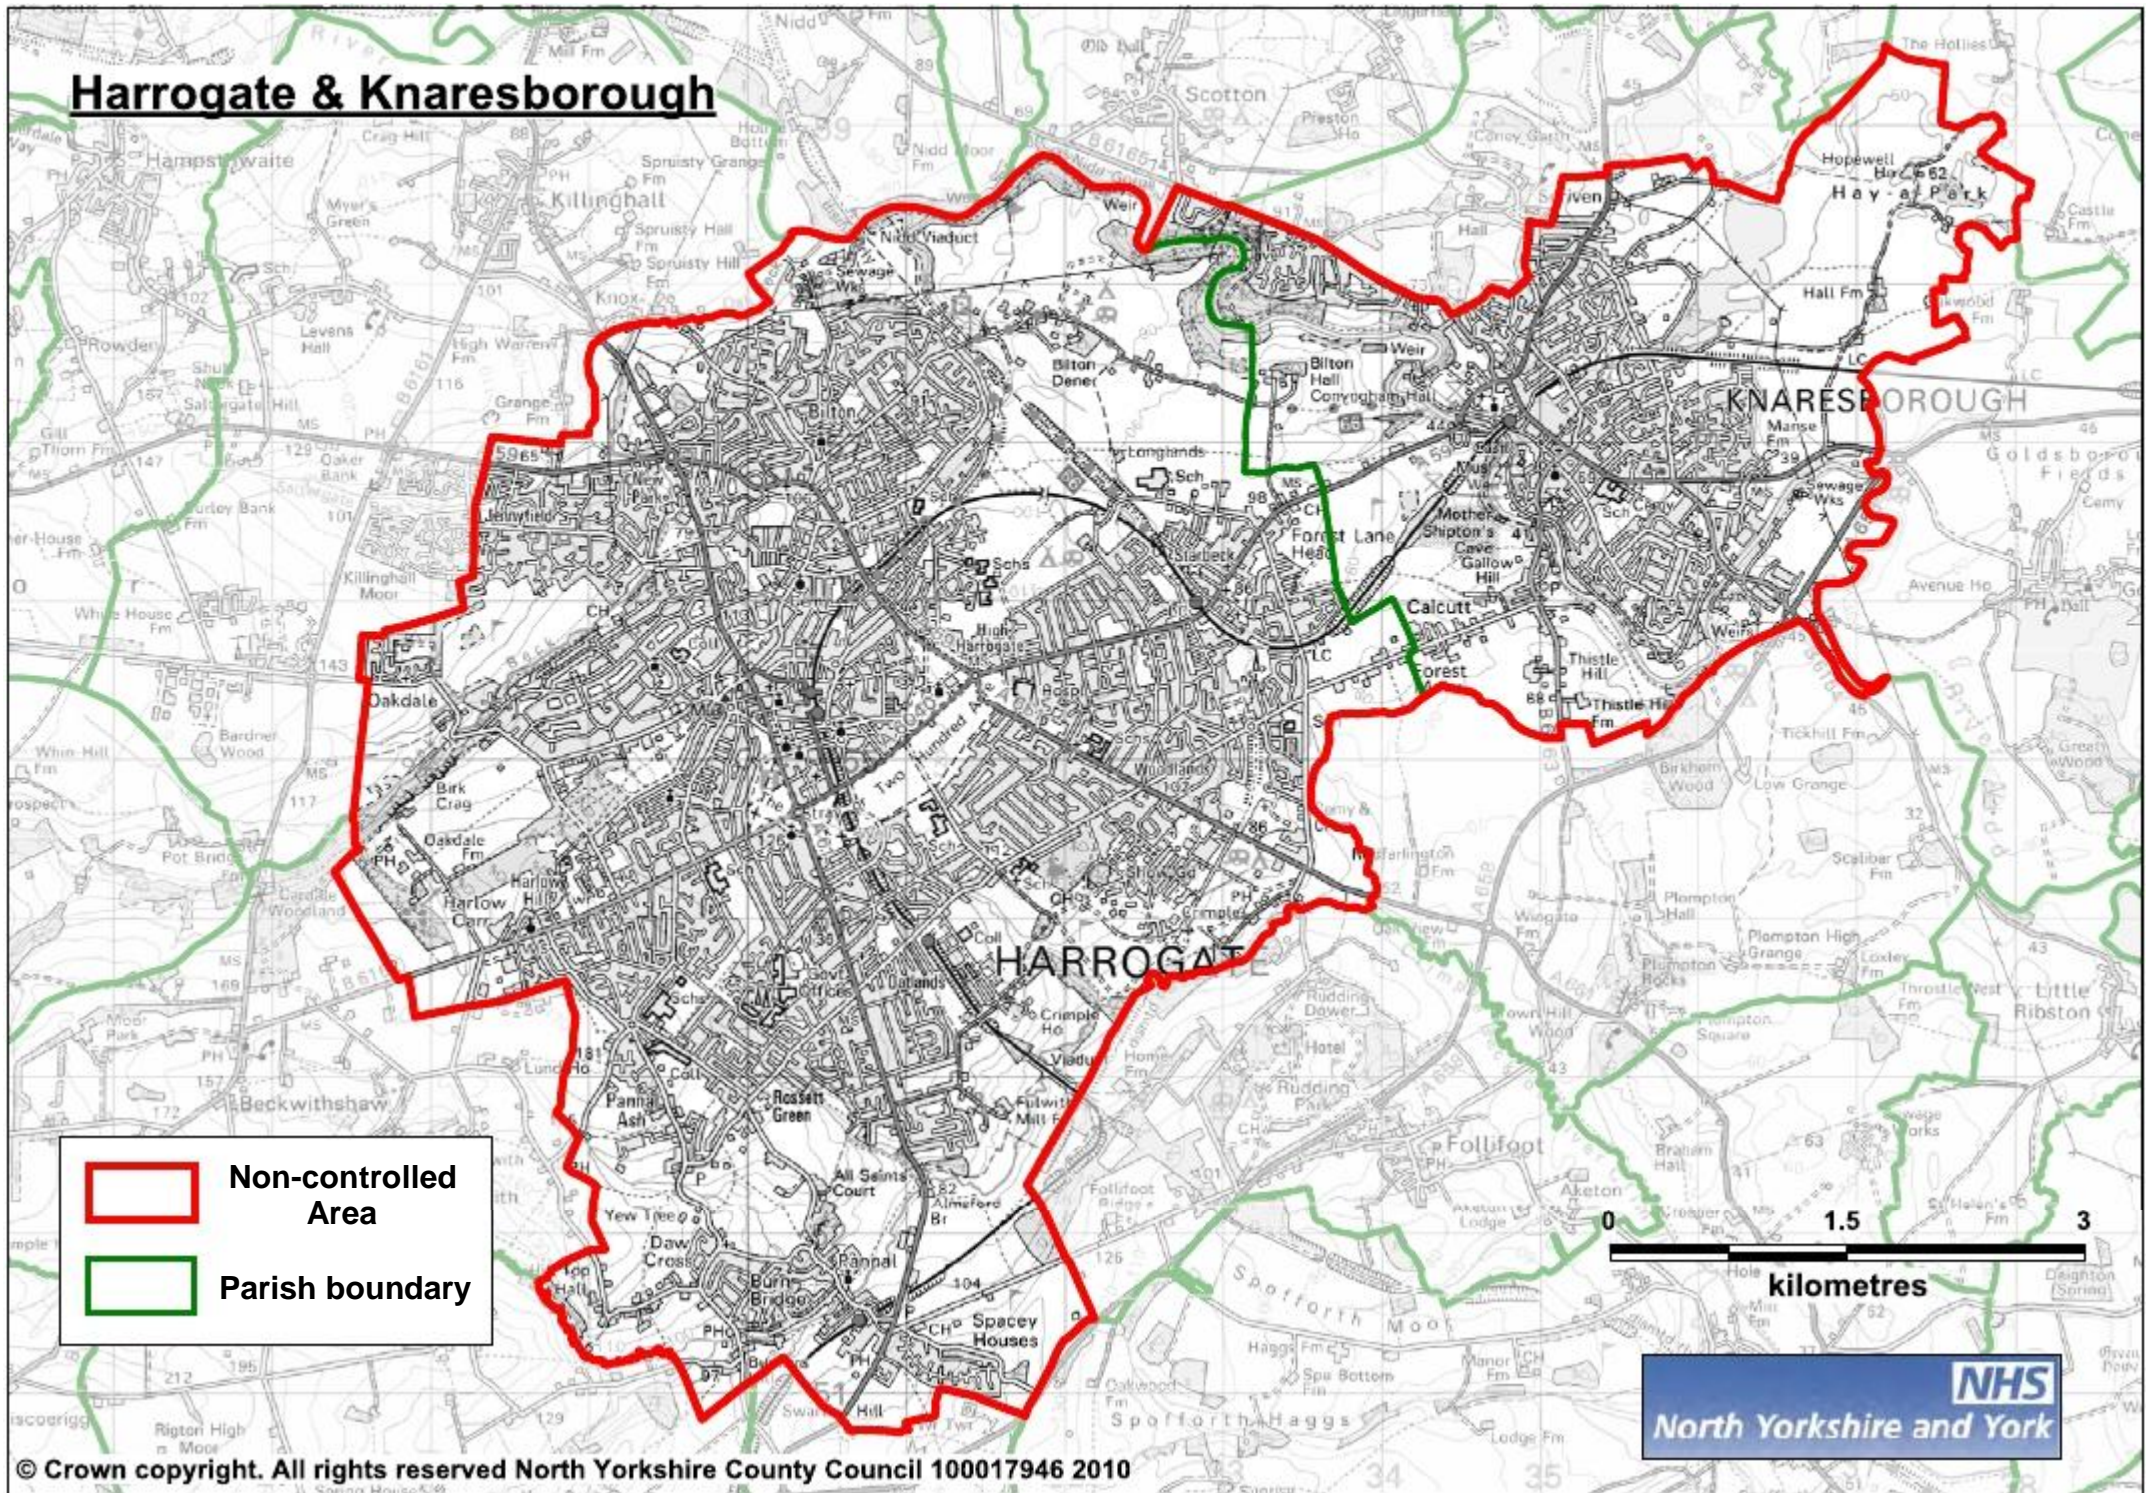

# Harrogate & Knaresborough

**Non-controlled Area**

**Parish boundary**

0 1.5 3

**kilometres**